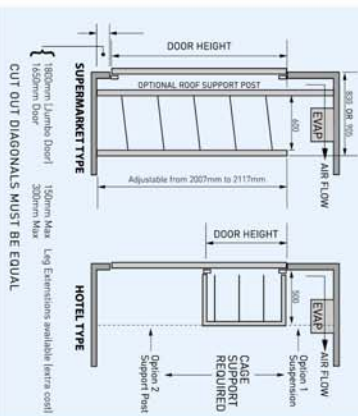

INSTALLATION EXAMPLE

CUT-OUT DIMENSIONS

STANDARD DOOR SIZES

800 x 500mm & 1500 x 500mm
1650 x 600mm & 1800 x 600mm
1650 x 750mm & 1800 x 750mm
1800 x 700mm & 1800 x 500mm

CUT OUT HEIGHT

800mm door - 842mm
1500mm door - 1542mm
1650mm door - 1692mm
1800mm door - 1842mm

CUT OUT WIDTH

DOOR QTY	500mm Wide Doors	600mm Wide Doors	700mm Wide Doors	750mm Wide Doors
1	545mm	645mm	745mm	795mm
2	1060mm	1260mm	1460mm	1560mm
3	1575mm	1875mm	2175mm	2325mm
4	2090mm	2490mm	2890mm	3090mm
5	2605mm	3105mm	3605mm	3855mm
6	3120mm	3720mm	4320mm	4620mm
7	3635mm	4335mm	5035mm	5385mm
8	4150mm	4950mm	5750mm	6150mm

PERSONNEL ENTRY DOORS

SINGLE ACTION 4 SIDED FRAME | **SINGLE ACTION 3 SIDED FRAME**
1958 x 750mm | 1946 x 750mm
1958 x 900mm | 1946 x 900mm

DOUBLE ACTION

1935mm x 750mm
1935mm x 750mm (twin door)
1935mm x 900mm
1935mm x 900mm (twin door)

CUT OUT SIZE

2000mm x 795mm
2000mm x 945mm
2055mm x 810mm
2055mm x 1585mm
2055mm x 960mm
2055mm x 1885mm

QUEENSLAND

SALES & FACTORY

386 Grigor Street,
Caloundra, Queensland 4551

Ph : 07 5491 6188 Fax : 07 5491 6836

FREE CALL : 1800 627 536 (Within Australia Only)

Email: enquiries@maslen.com.au

WESTERN AUSTRALIA

SALES & FACTORY

4/16 Paramount Drive
Wangara, Western Australia 6065

Ph : 08 9302 3270

Fax : 08 9302 3271

Email: enquiries@maslen.com.au

INNOVATION IN REFRIGERATION

www.maslen.com.au

THE CLEAR CHOICE

Customer Support ☒

Technical Advice ☒

Design Advice ☒

If you require support or advice, please contact Maslen Australia.